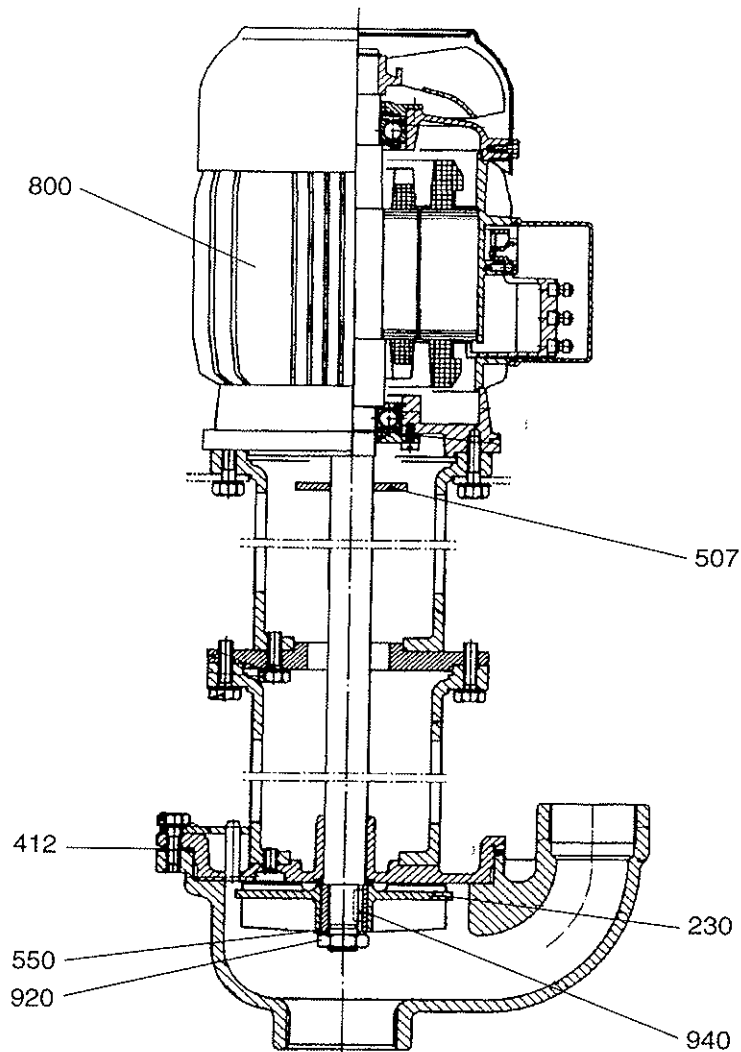

## Centrifugal pump type TF 40

**When ordering spare parts, please note down and state the designation on the nameplate.**

**Part no. Part designation**

230	Impeller
412	O-ring
507	Splash ring
550	Disc
800	Motor
920	Nut
940	Feather key